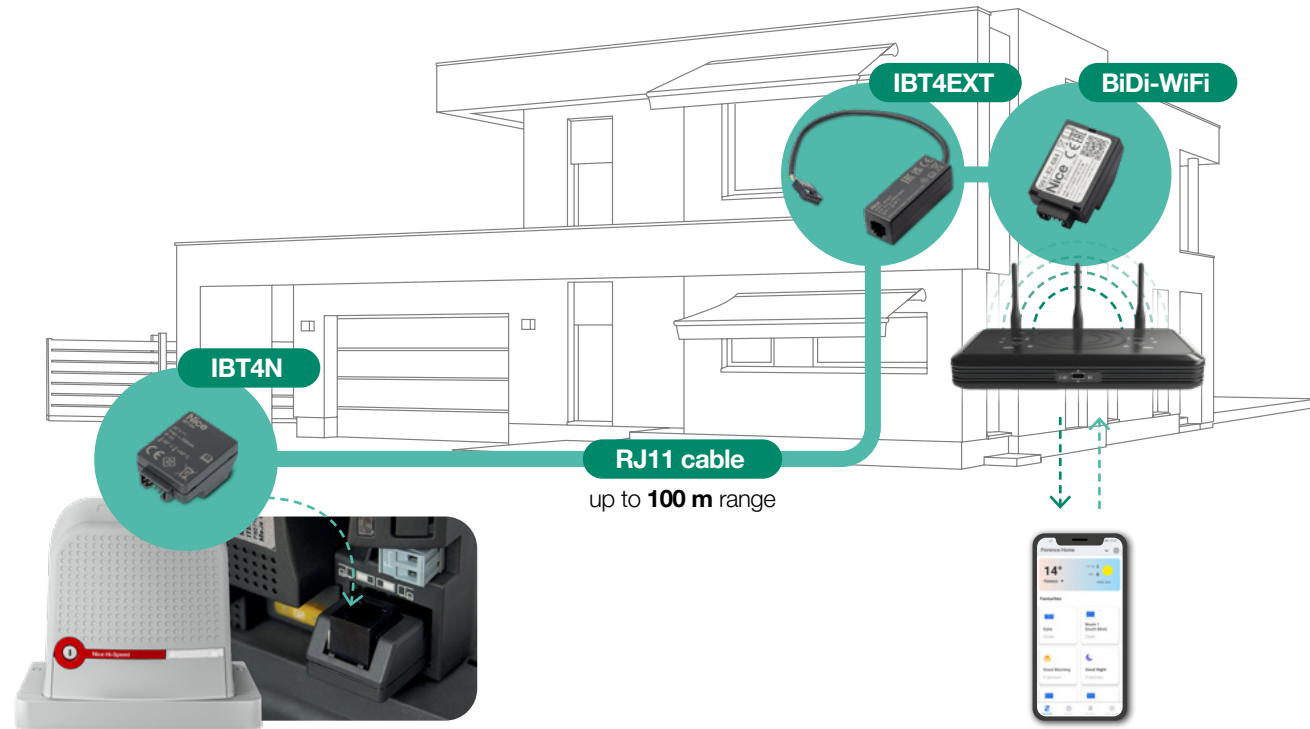

Nice

BiDi-WiFi Ext

Extends Wi-Fi connectivity for Nice automations beyond the Wi-Fi coverage area.

The **BiDi-WiFi Ext** kit combines the **BiDi-WiFi interface** and **IBT4EXT adapter** to provide fast, stable, and extended Wi-Fi connection — up to **100 m range** — for any control unit with a **BusT4** or **IBT4N** input.

Compact and plug-and-play, it requires no additional power supply and offers a reliable, future-ready solution to manage Nice automations with the **MyNice Pro app**, **MyNice app** and connect it to the **Yubii ecosystem**.

DESIGNED FOR
END CONSUMERS

GET IT ON
Google Play

Download on the
App Store

MyNice App

Control gates and garage doors by smartphone, with reliable connection even beyond Wi-Fi range.

DESIGNED FOR
INSTALLERS

GET IT ON
Google Play

Download on the
App Store

MyNice Pro App

Configure and assist remotely, ensuring reliable connection at all times.