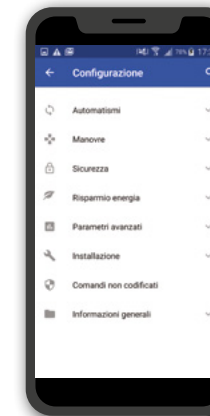

## MyNice App

Control gates and garage doors by smartphone, with reliable connection even beyond Wi-Fi range.

DESIGNED FOR  
INSTALLERS

GET IT ON  
Google Play

Download on the  
App Store

## MyNice Pro App

Configure and assist remotely, ensuring reliable connection at all times.