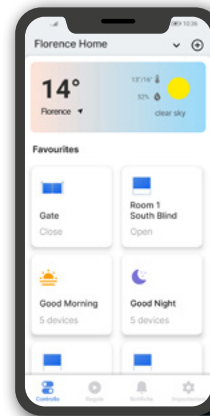

## MyNice App

Control gates and garage doors by smartphone, with reliable connection even beyond Wi-Fi range.

DESIGNED FOR  
INSTALLERS

GET IT ON  
Google Play

Download on the  
App Store