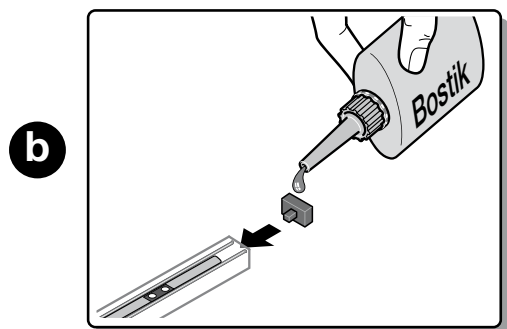

# XBA4 - XBA6 - XBA18

ISO412A00MM\_22-09-2015

Nice

15 - 35 V $\equiv$	BLACK -  RED +	$\sim 10 \text{ mA} / 1 \text{ m}$	 $-30^\circ \div +70^\circ \text{C}$	IP 66		  
--------------------	---	------------------------------------	---	-------	---	---