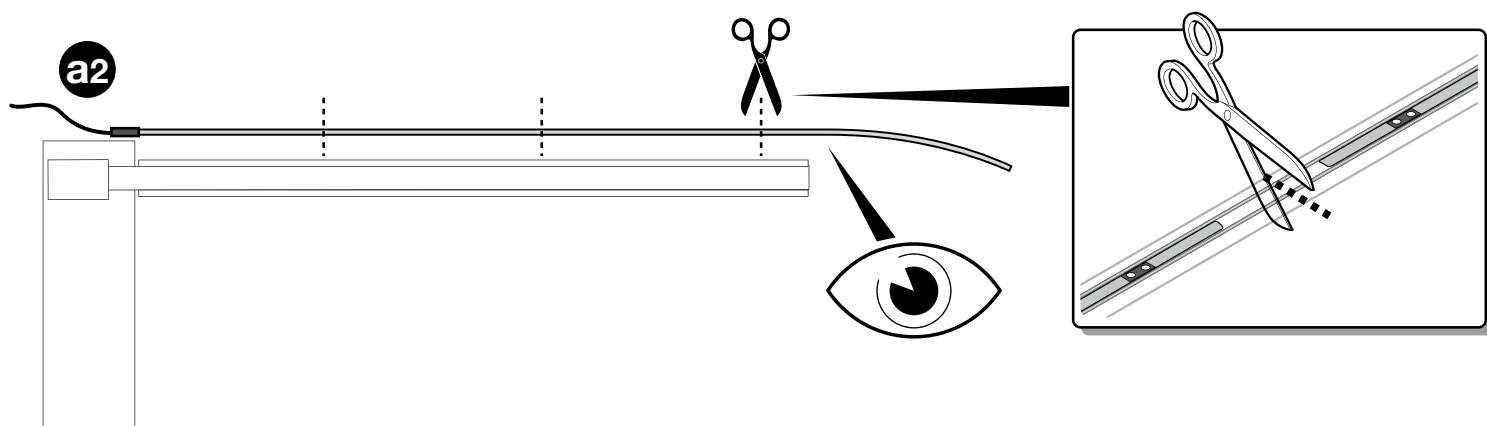

# XBA4 - XBA6 - XBA18

ISO412A00MM\_22-09-2015

Nice

15 - 35 V $\equiv$	BLACK -  RED +	$\sim 10 \text{ mA} / 1 \text{ m}$	 $-30^\circ \div +70^\circ \text{C}$	IP 66		  
--------------------	---	------------------------------------	---	-------	---	---