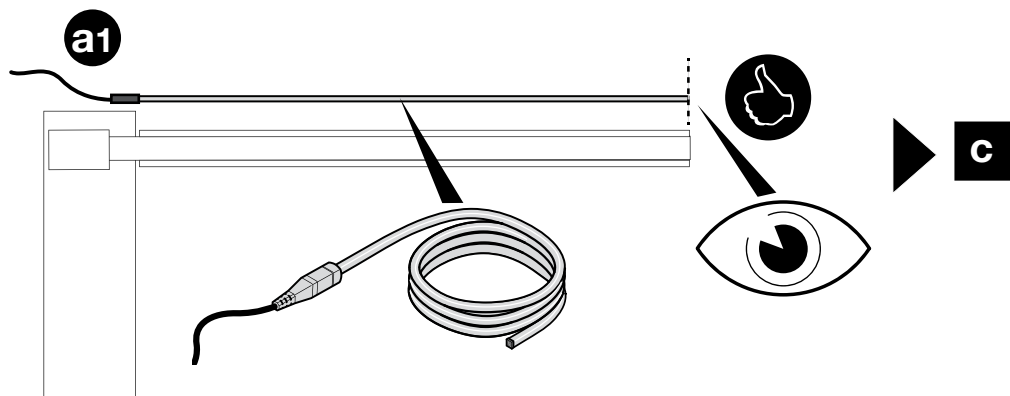

# XBA4 - XBA6 - XBA18

ISO412A00MM\_22-09-2015

Nice

15 - 35 V $\equiv$	BLACK -  RED +	$\sim 10 \text{ mA} / 1 \text{ m}$	 $-30^\circ \div +70^\circ \text{C}$	IP 66		  
--------------------	---	------------------------------------	---	-------	---	---