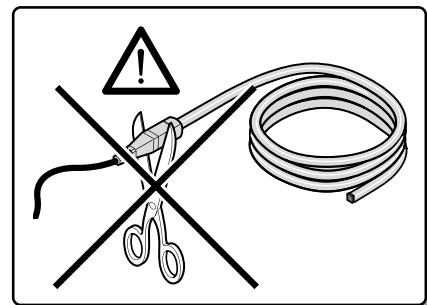

# XBA4 - XBA6 - XBA18

ISO412A00MM\_22-09-2015

Nice

15 - 35 V $\equiv$	BLACK -  RED +	$\sim 10 \text{ mA} / 1 \text{ m}$	 $-30^\circ \div +70^\circ \text{C}$	IP 66		  
--------------------	---	------------------------------------	---	-------	---	---