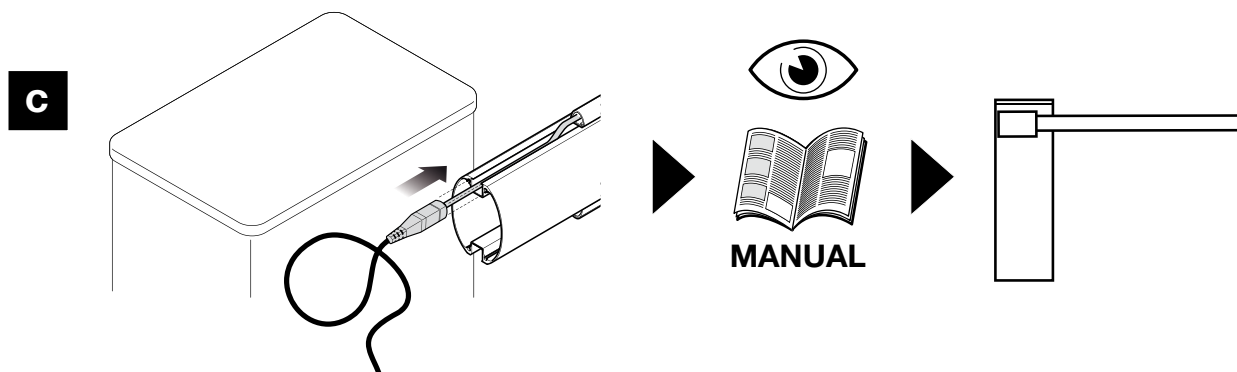

# XBA4 - XBA6 - XBA18

ISO412A00MM\_22-09-2015

Nice

15 - 35 V $\equiv$	BLACK -  RED +	$\sim 10 \text{ mA} / 1 \text{ m}$	 $-30^\circ \div +70^\circ \text{C}$	IP 66		  
--------------------	---	------------------------------------	---	-------	---	---